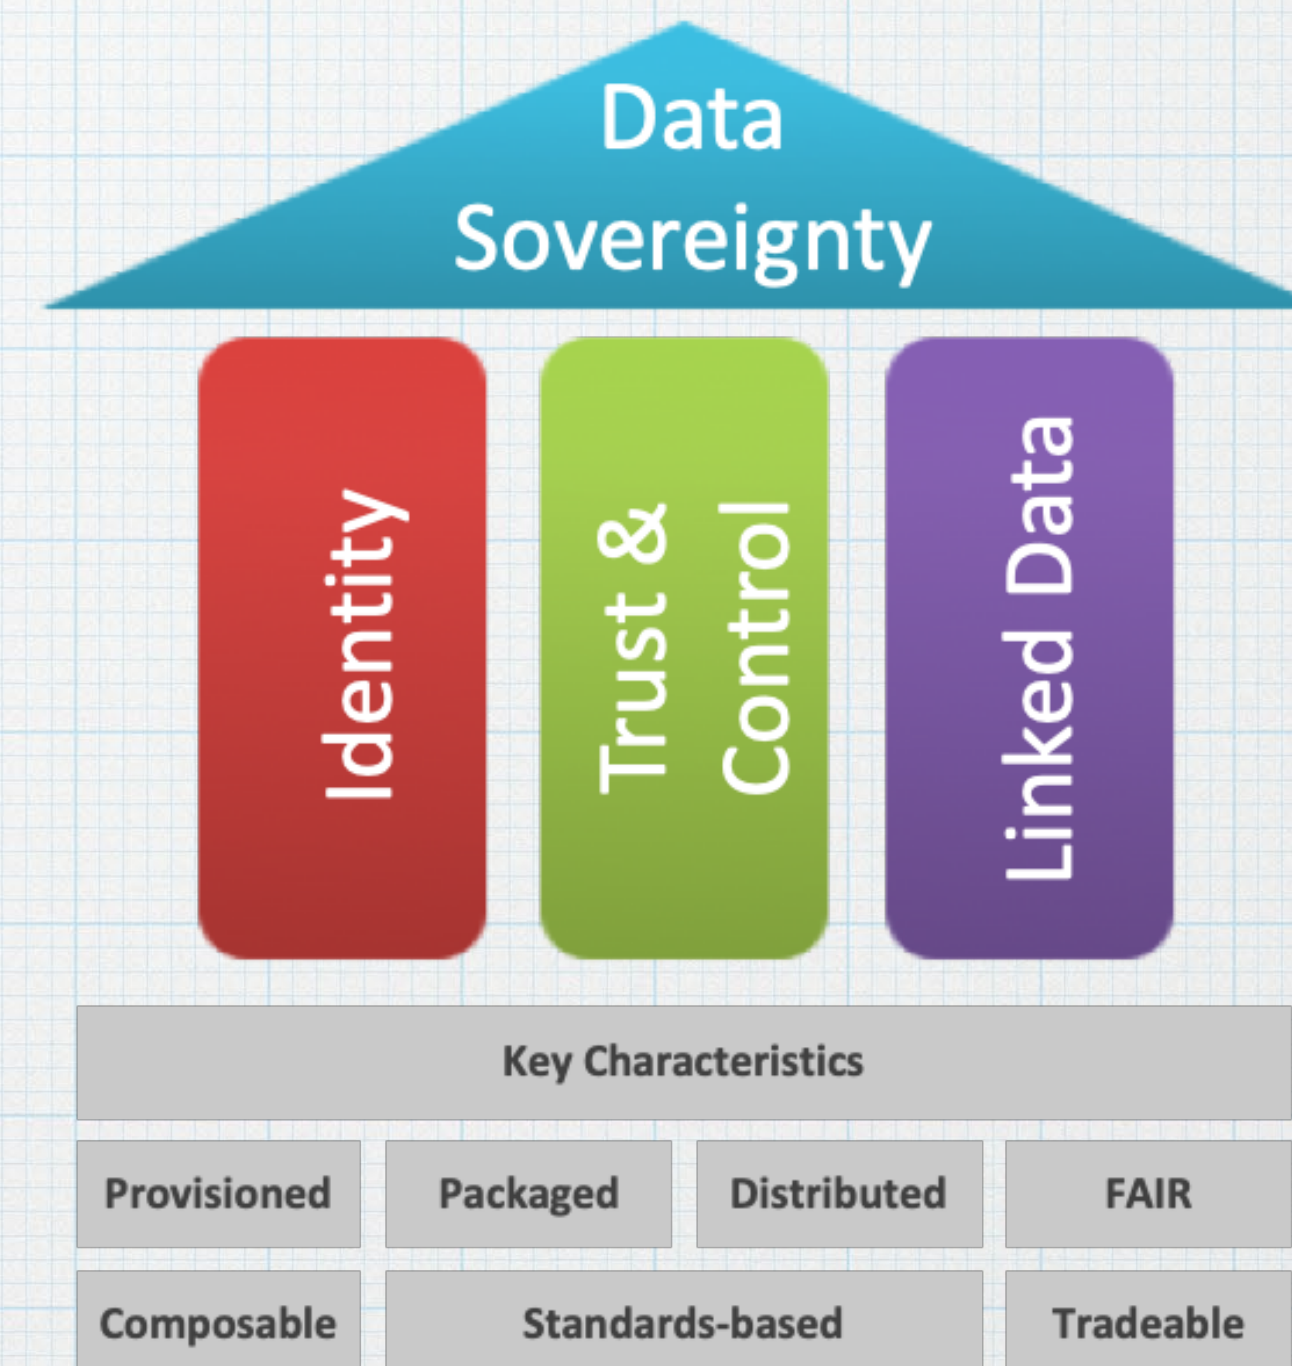

# Food Hinterland

substantiating Green Claims for food corridors

- \* **SOyA - Semantic Overlay Architecture**

- \* data model management tool chain for knowledge workers
- \* manage data structures ; validate and transform datasets

- \* **Semantic Container**

- \* data storage for data intermediary
- \* client for data sources and data users

- \* **did:oyd Method**

- \* identities for stakeholders/parties and datasets
- \* Verifiable Credentials & Verifiable Presentations for Data Agreements (D2A/D3A)

The Babelfish project has received funding from the European Union's Horizon 2020 research and innovation program through the NGI ONTOCHAIN program under cascade funding agreement No 957338.